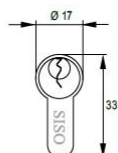

PRODUCT SHEET

Description:

Profile Cylinder, Brass Polished, 100mm (45+10+45mm) FAB Key Way, W/3 SISO Metal Keys, W/Screw

Item number:

14.60.129-0

Units	Box	Carton	HS Code	Barcode
Pcs.	10	50	8301600090	 5704866051439